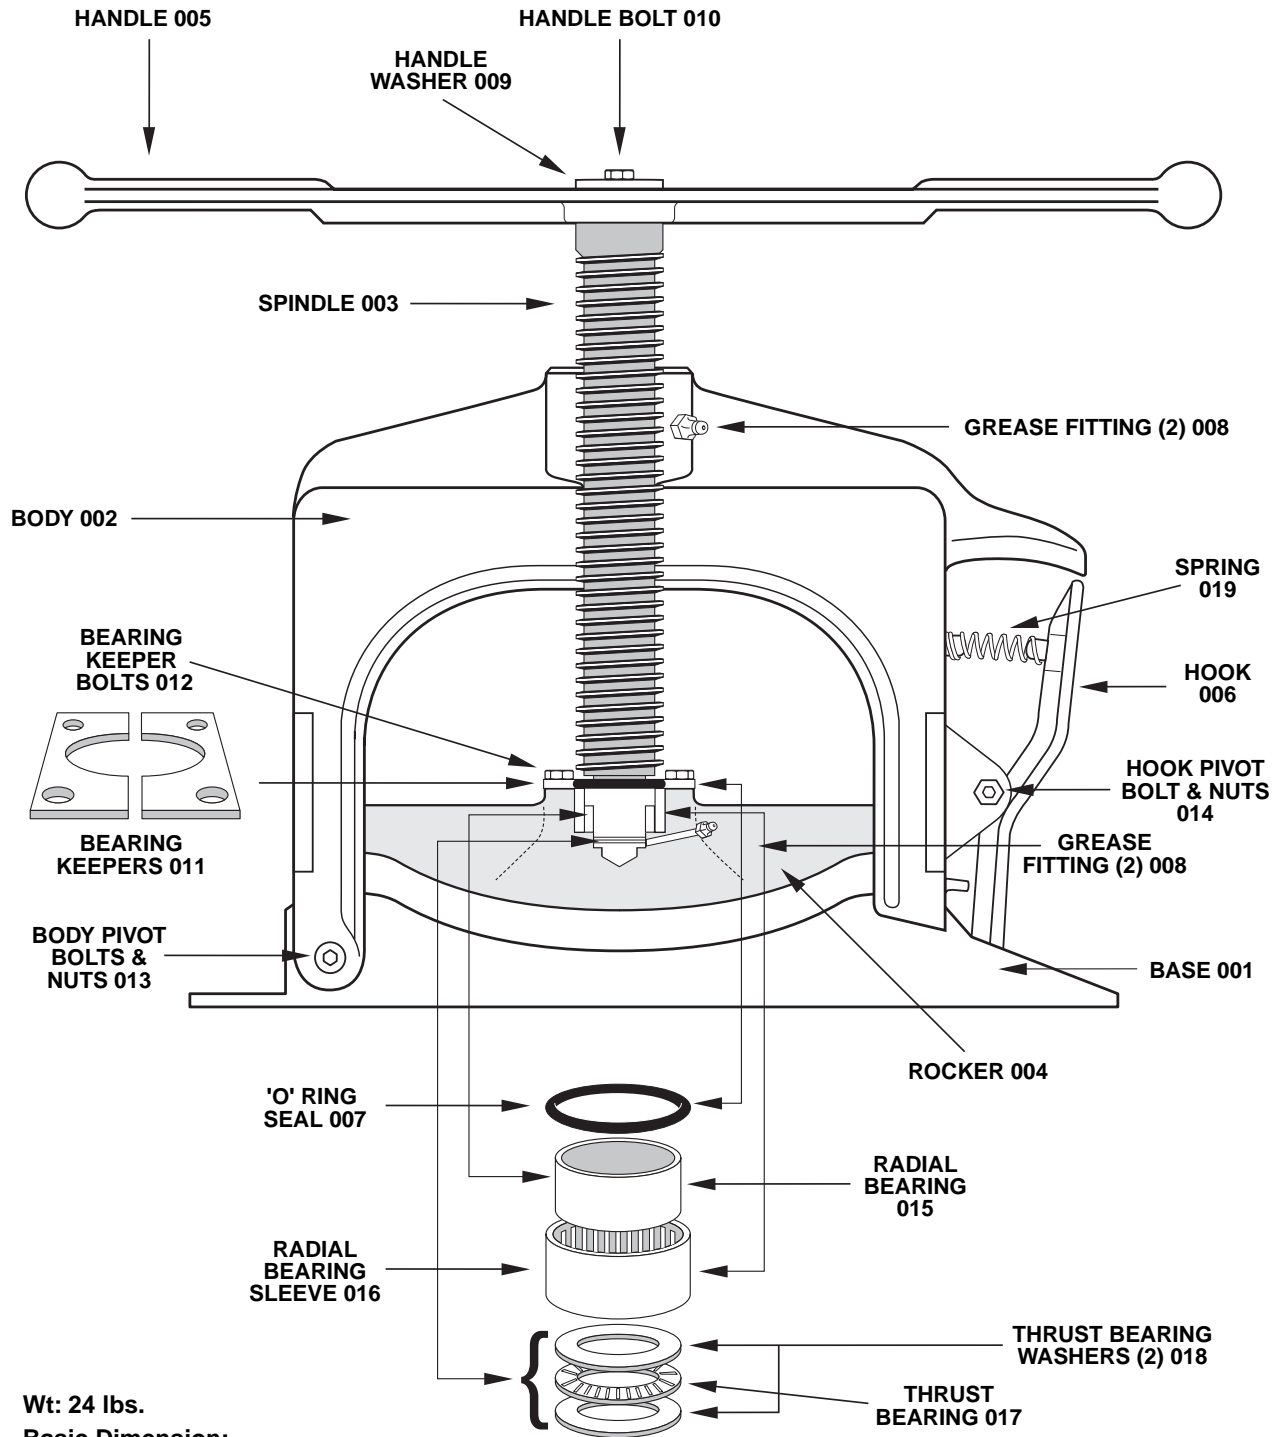

HOSE CLAMP

Wt: 24 lbs.
 Basic Dimension:
 24" Long, 10" High, 8" Wide